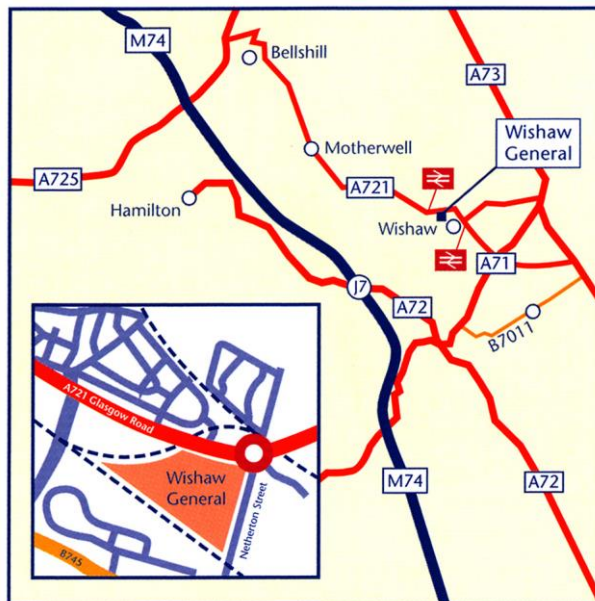

## Location Maps

### Wishaw General Hospital

#### **By Car:**

Wishaw General Hospital is situated off the A721 at the corner of Netherton Street and Glasgow Road, Wishaw.

#### **Coming from the North along the M74:**

At Junction 6 (A723) leave motorway and follow signs for Motherwell to join A723. In 0.5 mile at traffic signals turn right. In Motherwell follow signs Wishaw A721. In 0.7 mile at roundabout take 1<sup>st</sup> exit. In 0.9 mile at roundabout take 2<sup>nd</sup> exit. 0.6 mile farther at roundabout forward. In 0.5 mile at roundabout take 2<sup>nd</sup> exit. Go through Wishaw. Wishaw General is situated off the A721 on the left.